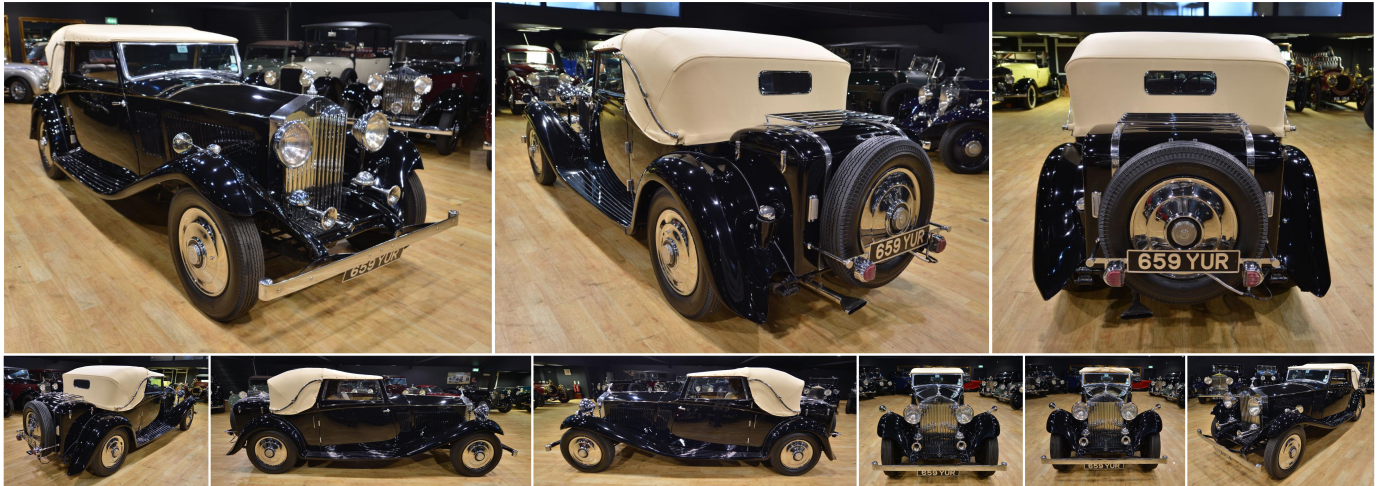

### ROLLS ROYCE

20/25

Year: 1934

Chassis no: GYD69

Registration: 659

YUR

Price: £145,000

Ordered new by one Stanley Morris of Blundellsands Lancs; The car carries most desirable coachwork by J. Gurney Nutting taking the form of an Owen 3 position drophead making the car very versatile for use in all weathers.

The car in the 1950's was owned by a Mr Litherland who exported the car to his home in what was then Rhodesia. It stayed there until recent years & was a well known sight on the roads of Salisbury.

In impeccable order throughout. the is finished in Masons black paintwork in show condition. To the interior is Brand new Tan leather with matching tan door cards & similar carpets. The burr walnut woodwork has likewise been removed & re-finished leaving the cabin as an opulent place in which to spend time.

The story continues under the bonnet with a well detailed engine that runs smoothly & exhibits good power & quiet operation. The car was built at the end of 1934 & has the later "cats back" style carburettor.